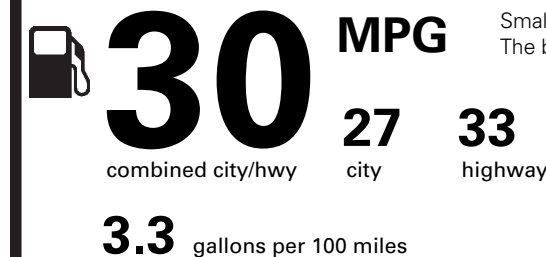

PRICE INFORMATION

BASE PRICE	\$24,885.00
TOTAL OPTIONS/OTHER	
TOTAL VEHICLE & OPTIONS/OTHER	24,885.00
DESTINATION & DELIVERY	1,245.00

EPA DOT Fuel Economy and Environment

Gasoline Vehicle

Fuel Economy

Small SUVs range from 16 to 120 MPG. The best vehicle rates 136 MPGe.